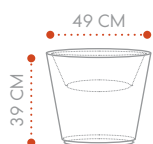

SHINING CLASSIC POT XM

E27 WHITE	ART. 32063	89 €
LED	ART. 32063L	94 €
SOLAR WHITE	ART. 32063S	99 €